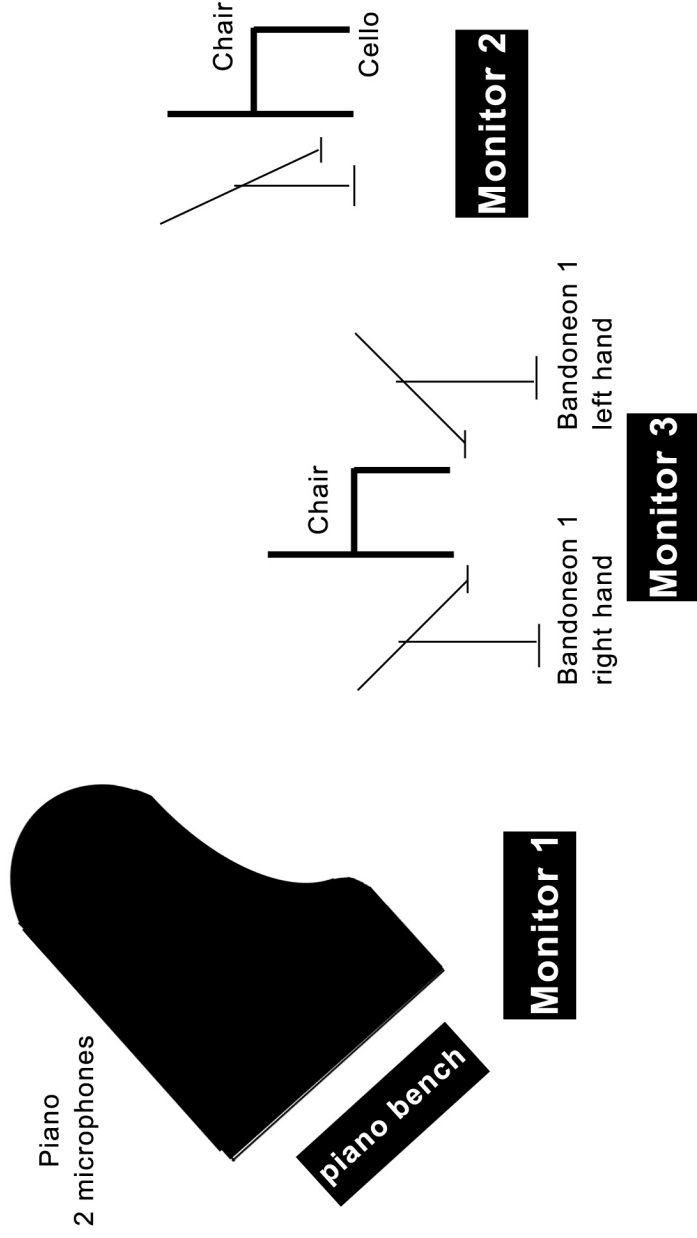

HECTOR DEL CURTO TANGO TRIO

Notes: This stage plot is not in scale and it might vary accordingly to stage sizes and configuration.
Piano should be a Grand Piano (No vertical) and one of the following brands: Stainway, Yamaha Baldwin or Bosendorfer
tunned at 442 the day of the performance.